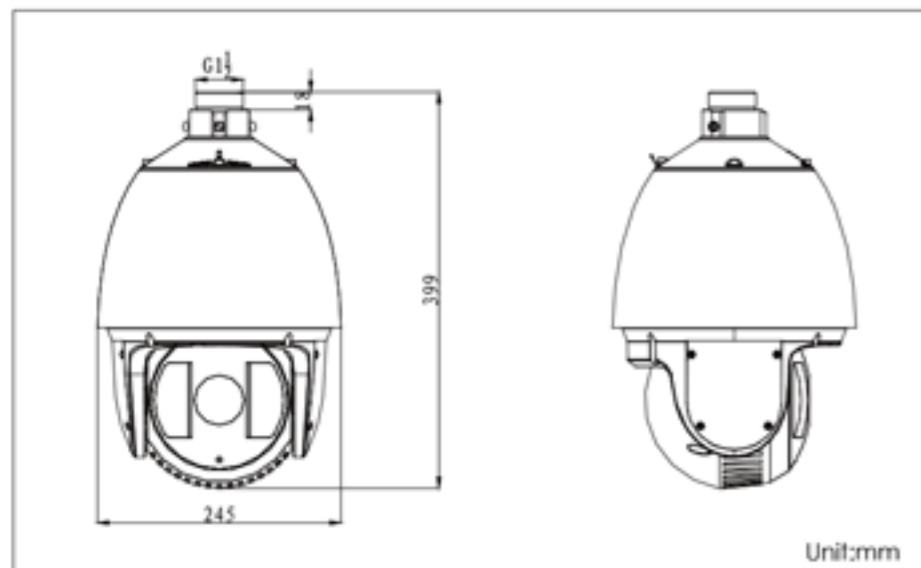

Dimensions

Accessories

Camera	
Image sensor	1/3" Progressive Scan CMOS
Effective pixel	1320K pixels
Min. Illumination	Color : 0.4lux (F1.6,1/30 sec, 50 IRE, AGC on); 0.05lux (F1.6,1/1 sec, 50 IRE, AGC on); 0 lux with IR B/W : 0.03lux (F1.6,1/30 sec, 50 IRE, AGC on); 0.005lux (F1.6,1/1 sec, 50 IRE, AGC on); 0 lux with IR
White balance	Auto / Manual / ATW / Indoor / Outdoor / Daylight lamp / Sodium lamp
AGC	Auto / Manual
S / N ratio	≥ 50dB
Digital noise reduction	3D DNR
Backlight compensation	HLC / BLC
Wide dynamic range	Digital WDR
Shutter speed	50Hz: 1~1/30,000s; 60Hz: 1~1/30,000s
Day & Night	IR Cut Filter
Digital zoom	16X
Privacy masking	24 privacy masks programmable, optional multiple colors and mosaics
Focus mode	Auto / Semiautomatic / Manual
Enhancement	Defog
Lens	
Focal length	4.3 ~ 129.0mm, 30X optical zoom
Zoom speed	Approx 3s (Optical Wide-Tele)
Angle of view	65.5 ~ 2.11 degree (Wide-Tele)
Min. Working distance	10 ~ 1,500mm(Wide-Tele)
Aperture range	F1.6 ~ F5.0
Pan and Tilt	
Smart tracking	Support
Pan / Tilt range	Pan: 360° endless; Tilt: -2° ~ 90° (Auto Flip)
Pan / Tilt speed	Pan Manual Speed: 0.1° ~ 160°/s, Pan Preset Speed: 160°/s Tilt Manual Speed: 0.1° ~ 120°/s, Tilt Preset Speed: 120°/s
Proportional zoom	Rotation speed can be adjusted automatically according to zoom multiples
Number of preset	256
Patrol	8 patrols, up to 32 presets per patrol
Pattern	4 patterns, with the recording time not less than 10 minutes per pattern
Power-off memory	Support
Park action	Preset / Patrol / Pattern / Pan scan / Tilt scan / Random scan / Frame scan / Panorama scan
PTZ position display	Support
Preset freezing	Support
Scheduled task	Preset / Patrol / Pattern / Pan scan / Tilt scan / Random scan / Frame scan / Panorama scan/Dome reboot/Self-test action/Alarm output
Infrared	
Smart IR	Support
IR distance	Up to 150m
IR intensity	Automatically adjusted, depending on the zoom ratio
Alarm	
Alarm input	7 inputs
Alarm output	2 relay outputs, alarm response actions configurable
Alarm trigger	Motion detection, Audio Exception Detection, Dynamic analysis, Tampering alarm, Network disconnect, IP address conflict, Storage exception
Alarm action	Preset, Patrol, Pattern, SD/SDHC card recording, Relay output, Notification on Client
Local Video and Audio	
Video output	1.0V[p-p] / 75Ω, NTSC (or PAL) composite, BNC
Audio input	1 Mic in/Line in interface. Line input: 2-2.4V[p-p]; output impedance: 1KΩ, ±10%
Audio output	1 Audio output interface. Line level, impedance: 600Ω
Network	
Ethernet	10Base-T / 100Base-TX, RJ45 connector
Max. image resolution	1280×960
Frame rate	50Hz:25fps(1280×960), 25fps (1280×720) 60Hz:30fps(1280×960), 30fps (1280×720)
Image compression	H.264 / MJPEG / MPEG4, H.264 encoding with Baseline / Main / High profile
SVC	Support
ROI encoding	Support
Audio compression	G.711u / G.711a / G.726 / MP2L2
Protocols	IPv4/IPv6, HTTP, HTTPS, 802.1x, Qos, FTP, SMTP, UPnP, SNMP, DNS, DDNS, NTP, RTSP, RTP, TCP, UDP, IGMP, ICMP, DHCP, PPPoE
Simultaneous live view	Up to 10
Streams	Triple streams
SD memory card	Built-in SD/SDHC Slot, up to 32GB, support manual / alarm / edge recording
User/Host level	Up to 32 users, 3 Levels: Administrator, Operator and User
Security measures	User authentication(ID and PW); Host authentication(MAC address); IP address filtering
Integration	
Application programming	Open-ended API, support Onvif, PSIA and CGI
Web browser	IE 7+, Chrome 18+, Firefox 5.0+, Safari 5.02+, support multi-language
General	
RS-485 protocols	HIKVISION, Pelco-P, Pelco-D, self-adaptive
Power	-A: 24VAC, max. 50W; -AEL: 24VAC, max. 60W / High-PoE, max. 50W
Working temperature	--A: -30°C ~ 65°C(-22°F ~ 149°F) -AEL: 24 VAC: -40°C ~ 65°C (-40°F ~ 149°F) / High-PoE: -30°C ~ 65°C (-22°F ~ 149°F)
Humidity	90% or less
Protection level	IP66, TVS 4,000V lightning protection, surge protection and voltage transient protection
Dimensions	Φ245 × 399mm (Φ9.65" × 15.71")
Weight	Approx. 5.5kg(12.13lbs)